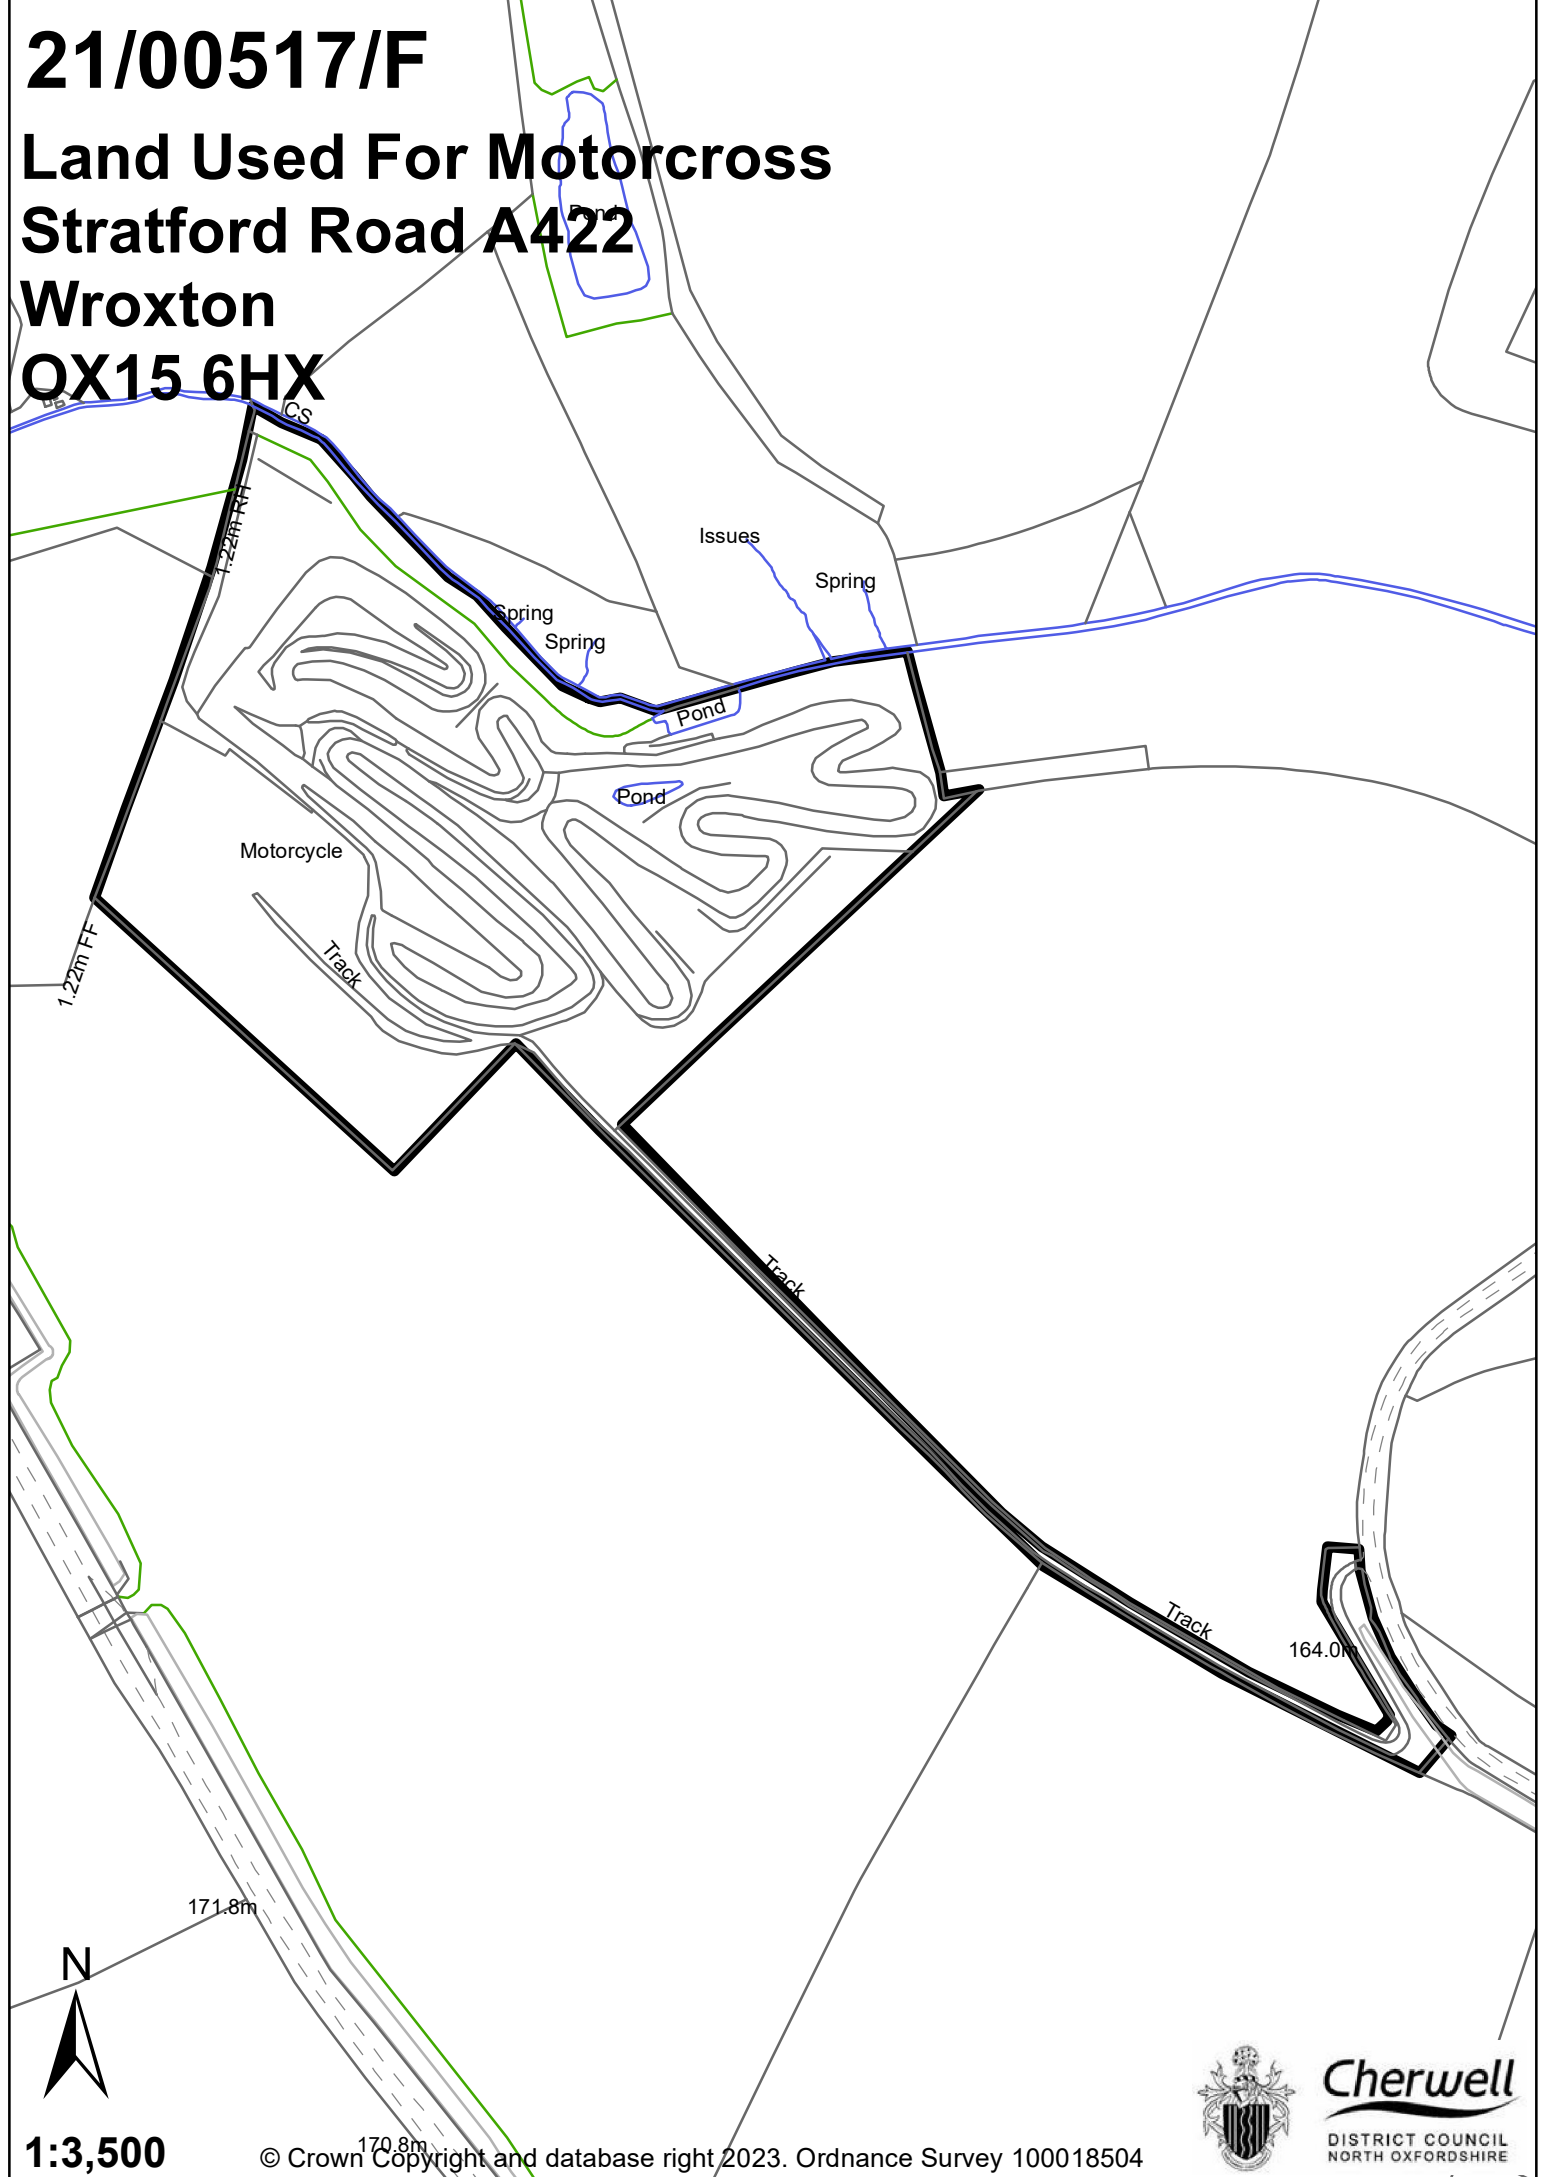

21/00517/F

Land Used For Motorcross Stratford Road A422

Wroxton

OX15 6HX

1:3,500

© Crown Copyright and database right 2023. Ordnance Survey 100018504

Cherwell
DISTRICT COUNCIL
NORTH OXFORDSHIRE